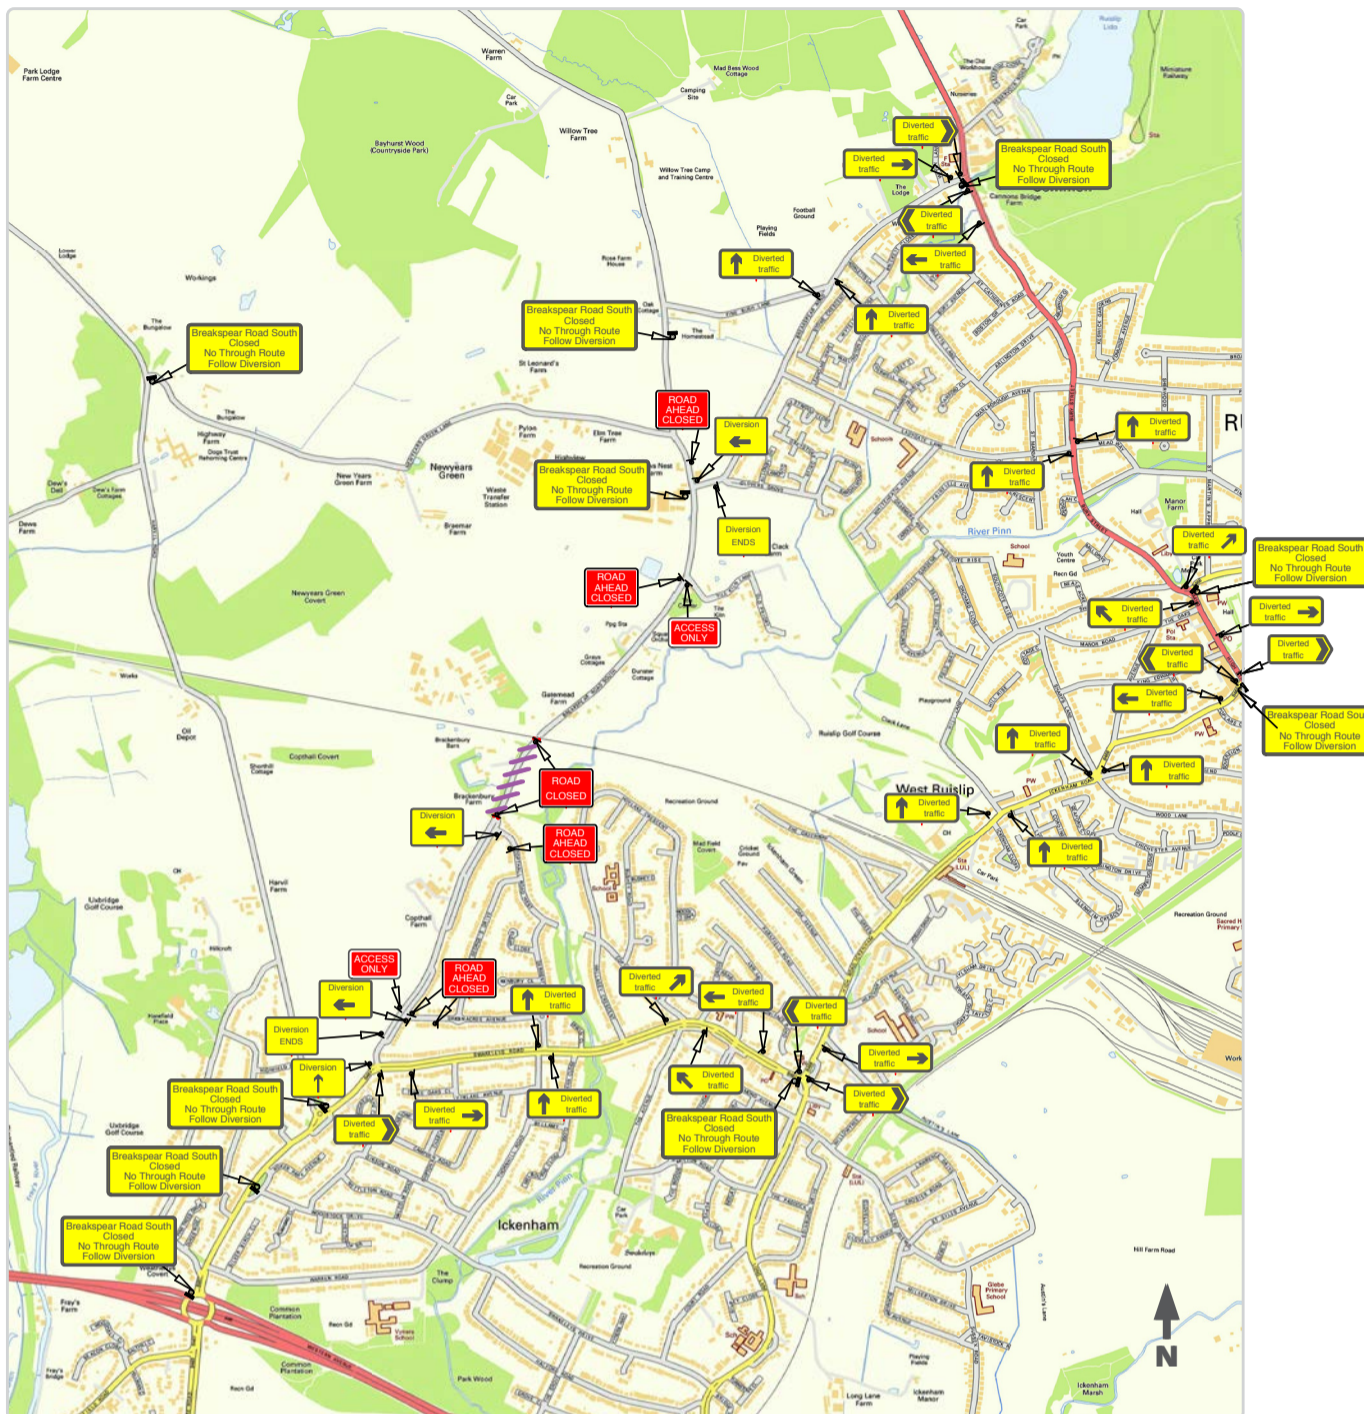

Road diversions in Ickenham and Ruislip

Key

 Area of works

Road diversions in Harefield, Ickenham and Ruislip

Key

//// Area of works

Sketch map of area of works

Key

-  Area of works and compounds
-  Farm or MSD buildings
-  Pipeline diversion
-  Roads
-  Chiltern Railway