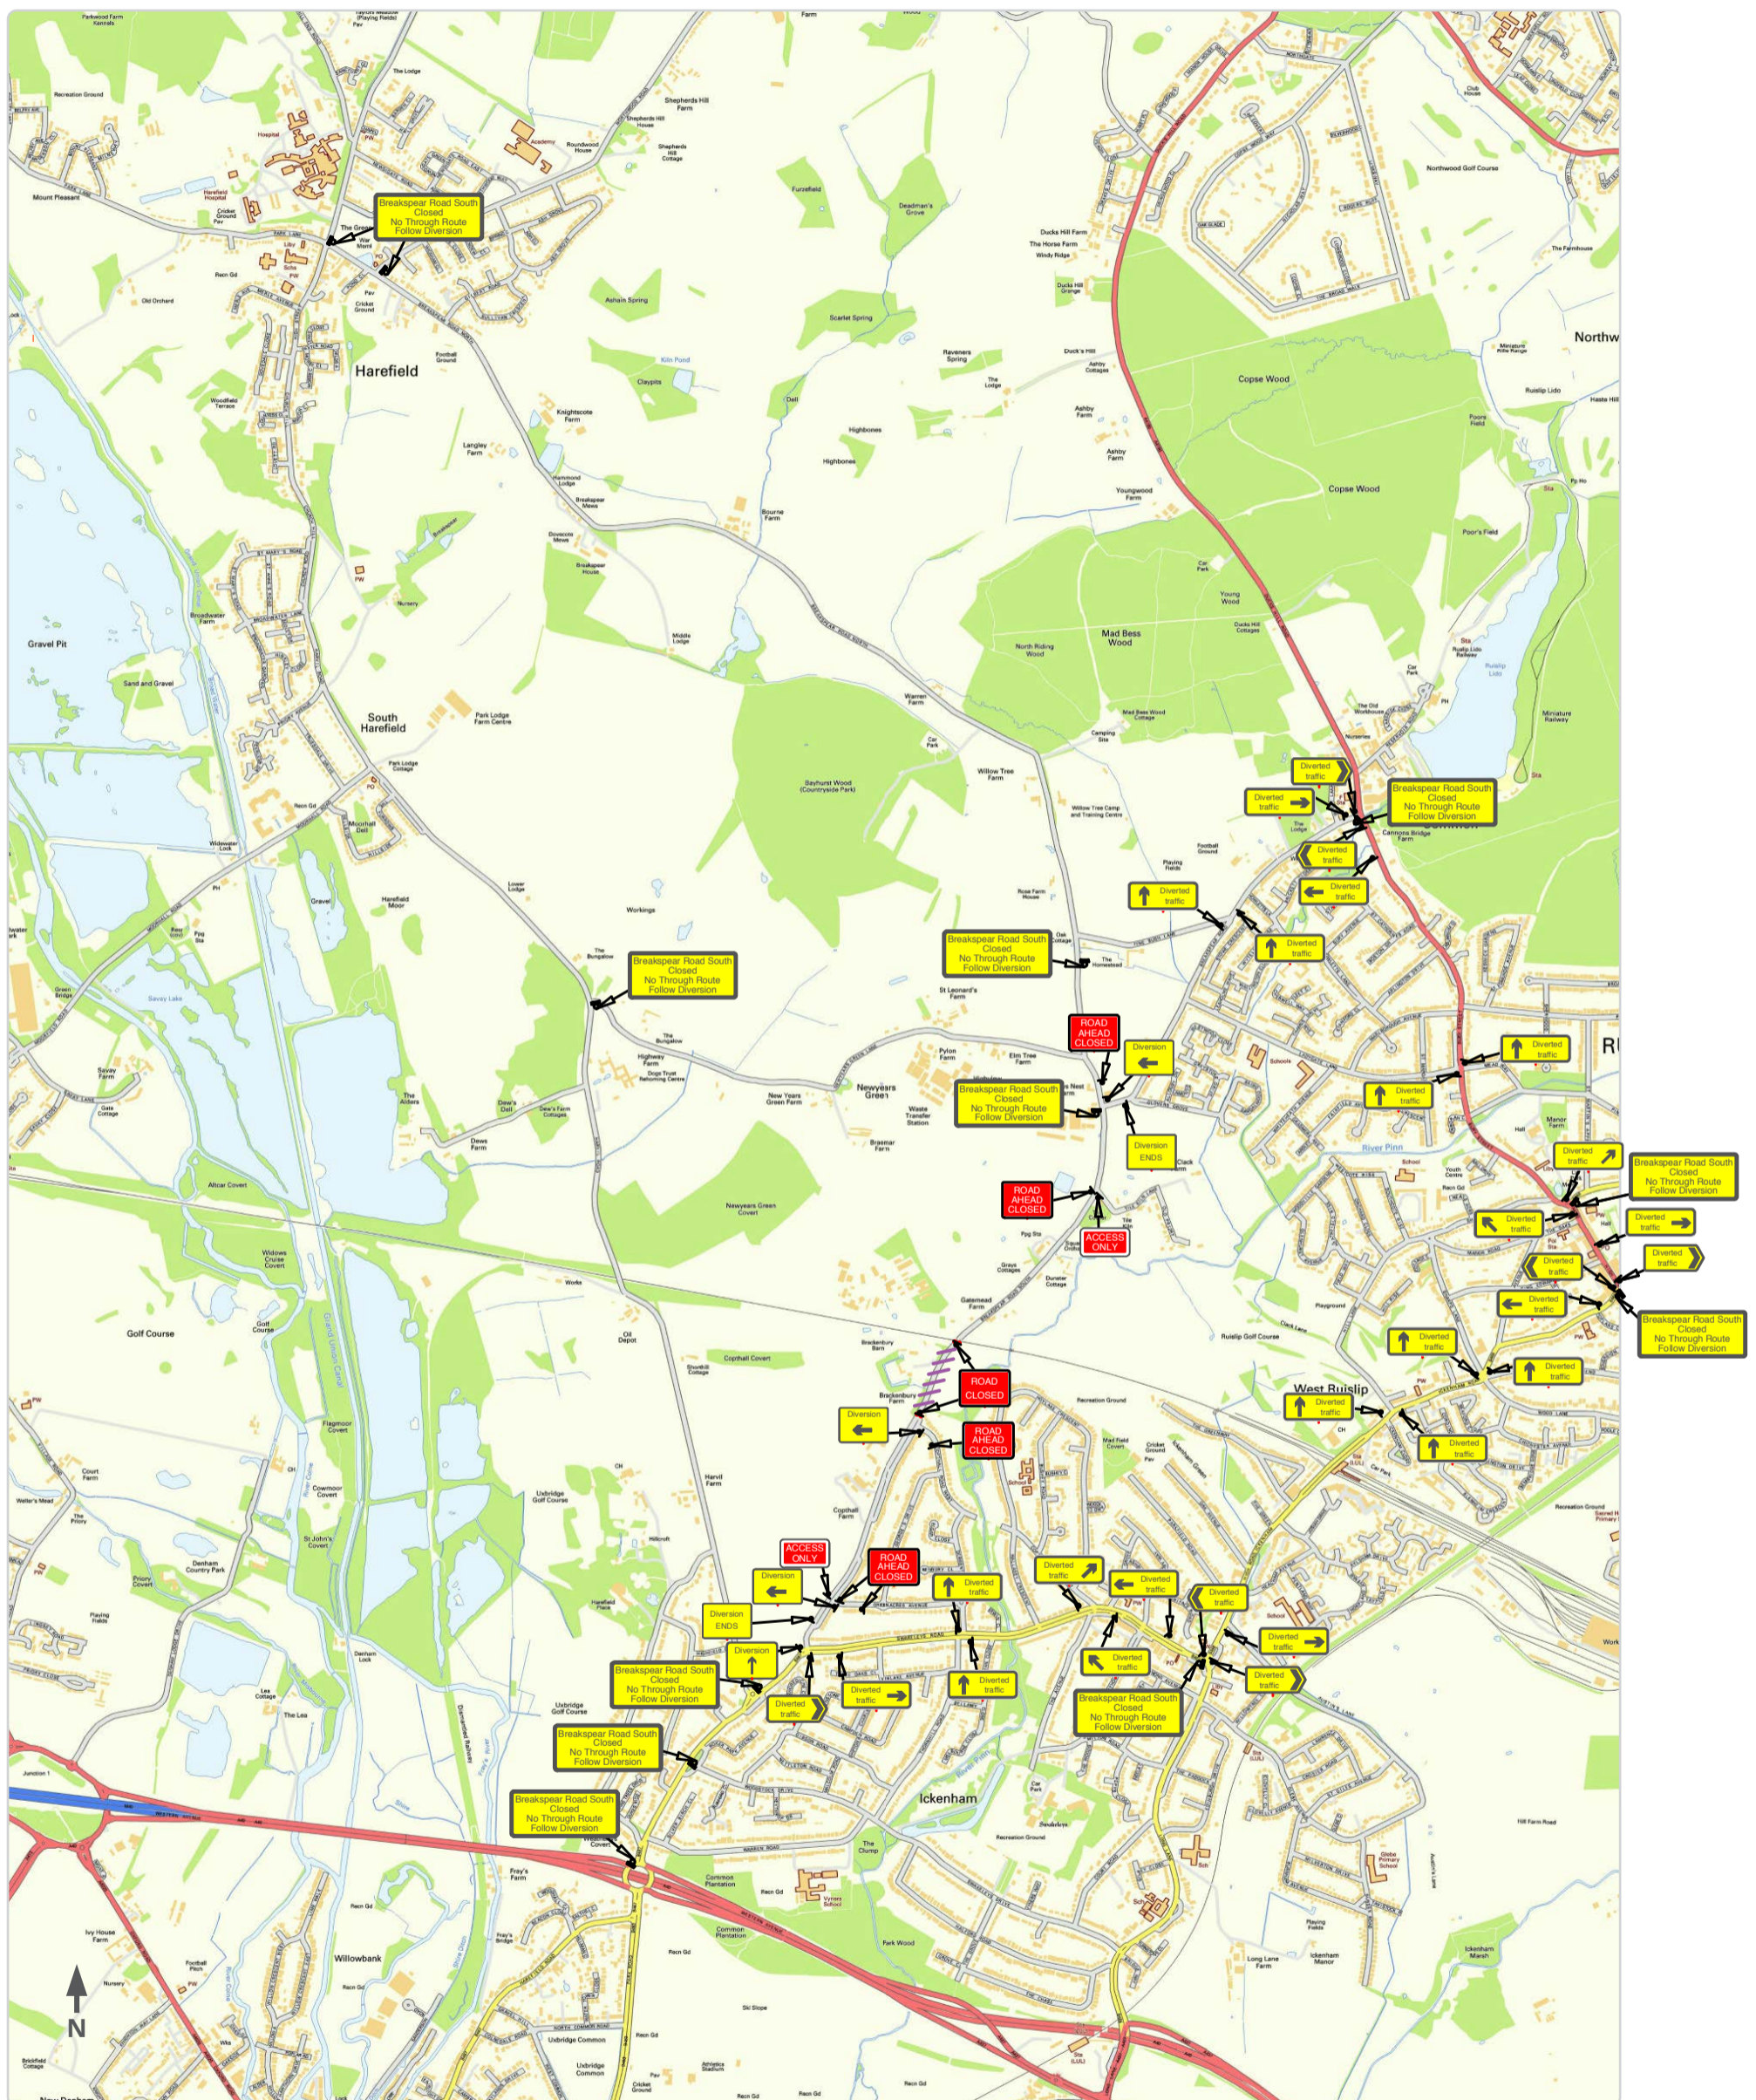

Road diversions in Ickenham and Ruislip

Key

 Area of works

Road diversions in Harefield, Ickenham and Ruislip

Key

//// Area of works

Sketch map of area of works

Key

-  Area of works and compounds
-  Farm or MSD buildings
-  Pipeline diversion
-  Roads
-  Chiltern Railway